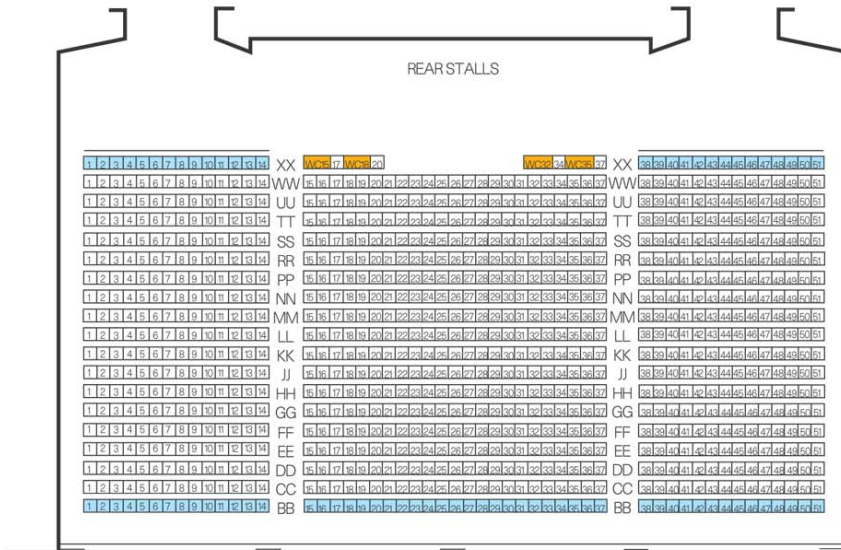

# Royal Festival Hall

Sennheiser infra-red assisted hearing system available throughout the auditorium (collect headsets from cloakroom on the Main Foyer).

Wheelchair seating